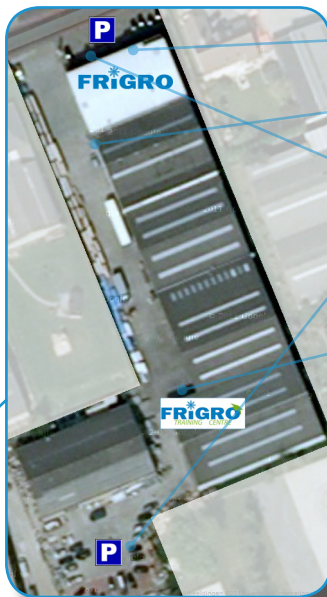

FRiGRO

Drieslaan 10
B-8560 Moorsele
TEL: +32(0)56/41.95.93
FAX: +32(0)56/40.31.55

Entrée siege social Frigro

Entrée Coolshop

Parking

Entrée Frigro Training Centre

FRiGRO

TRAINING CENTRE